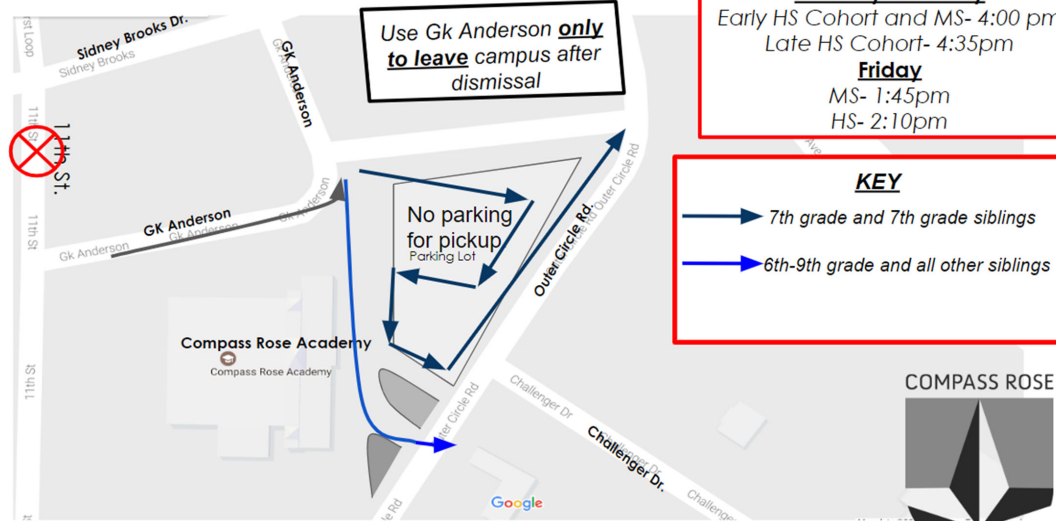

Student safety is our first priority!
Thank you for your support and patience.