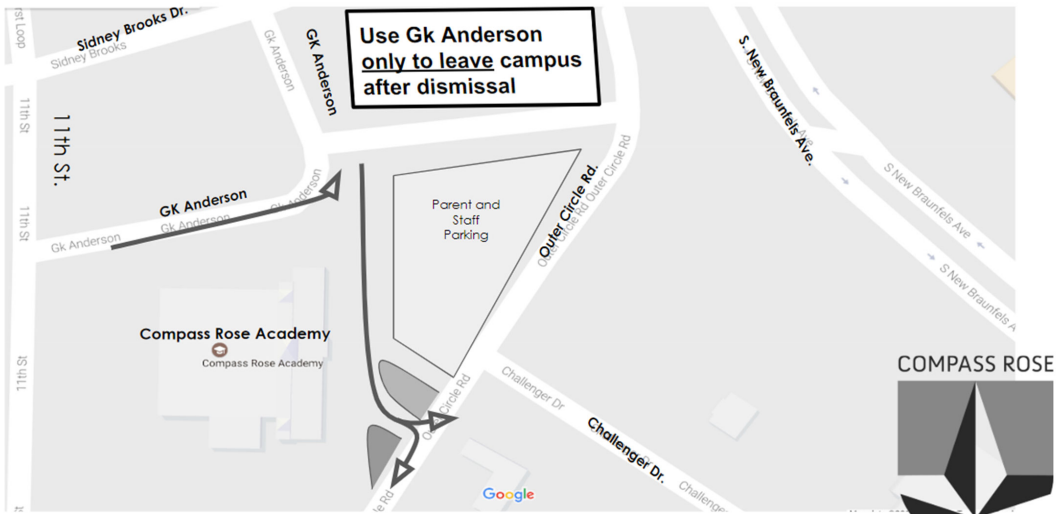

**Compass Rose Academy
Student Drop Off Map**

Student Morning Arrival
6:45 AM - 7:45 AM (8:20 AM for Late HS Cohort)

Student safety is our first priority!
Thank you for your support and patience.

**Compass Rose Academy
Student Pick Up Map**